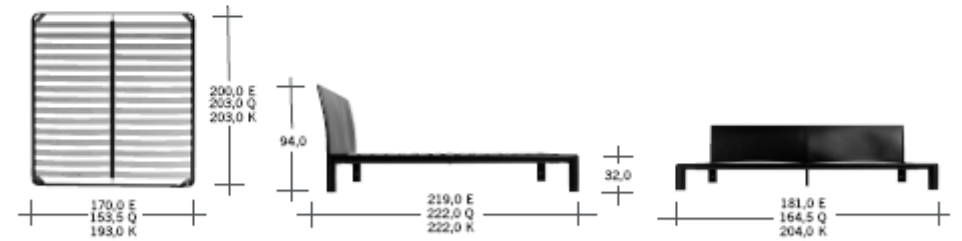

Realgar

BED

Realgar Europe		Realgar Queen		Realgar King	
193,0	37,5	237,0	290,0	216,0	240,0
0,34 cbm	300,0	0,16 cbm	37,5	0,38 cbm	11,5
kg. 37,3	37,0	kg. 34,0	37,0	kg. 37,3	300,0
kg. 42,0	kg. 21,0	kg. 38,0	kg. 21,0	kg. 42,0	kg. 21,0
testera/bedhead	longheroni/sides	testera/bedhead	longheroni/sides	testera/bedhead	longheroni/sides